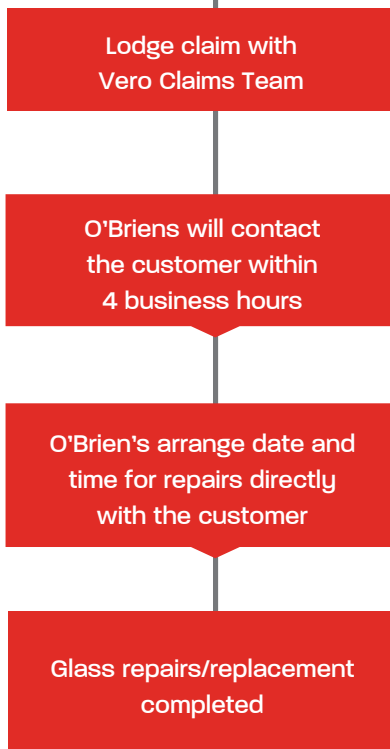

GLASS REPAIR

Benefits of Vero's preferred repairer network

- ✓ Reduced customer effort as O'Briens make all arrangements
- ✓ All glass meets Australian Design standards
- ✓ Lifetime repair guarantee

CALL US FIRST